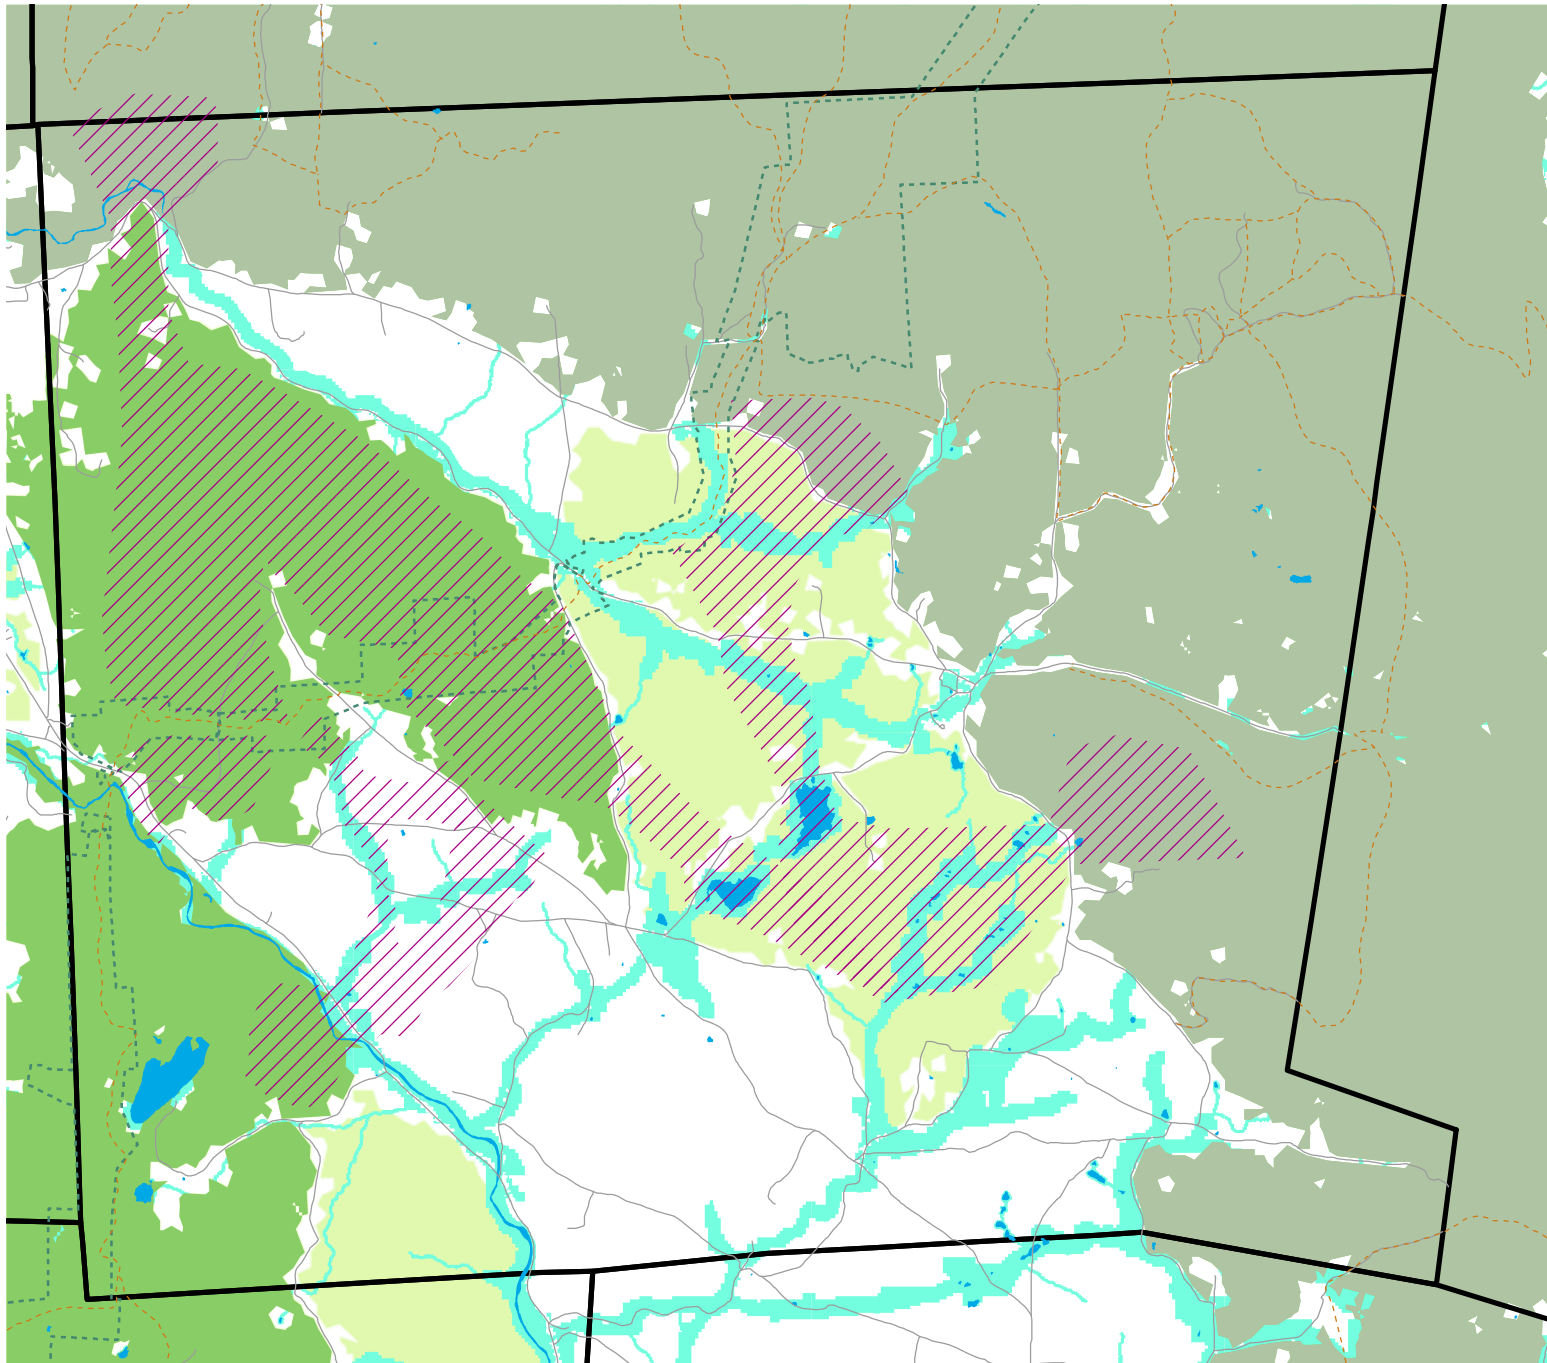

Shrewsbury, Vermont Future Land Use Map - Forests Blocks and Forest Connectors

Map 8

Draft September 17, 2018

- Priority Forest Blocks
- Highest Priority Riparian Connectivity
- Highest Priority Interior Forest Blocks
- Highest Priority Forest Connectivity Blocks
- Appalachian National Scenic Trail Corridor
- Recreation Trails
- ▨ Wildlife Corridor
- Roads